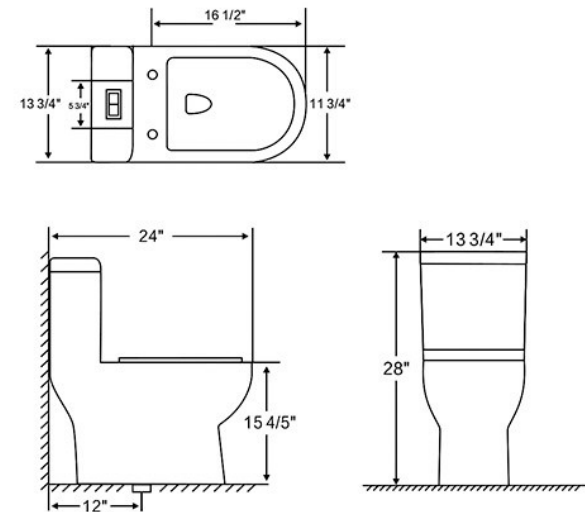

Share your Toilet on Instagram

@swissmadison

#onepiecetoilet

#BathFixtures

SwissMadison®

INSTALLATION MANUAL

SUBLIME® II ONE PIECE TOILET DUAL FLUSH

SM-1T257

By SwissMadison

SwissMadison®

www.swissmadison.com